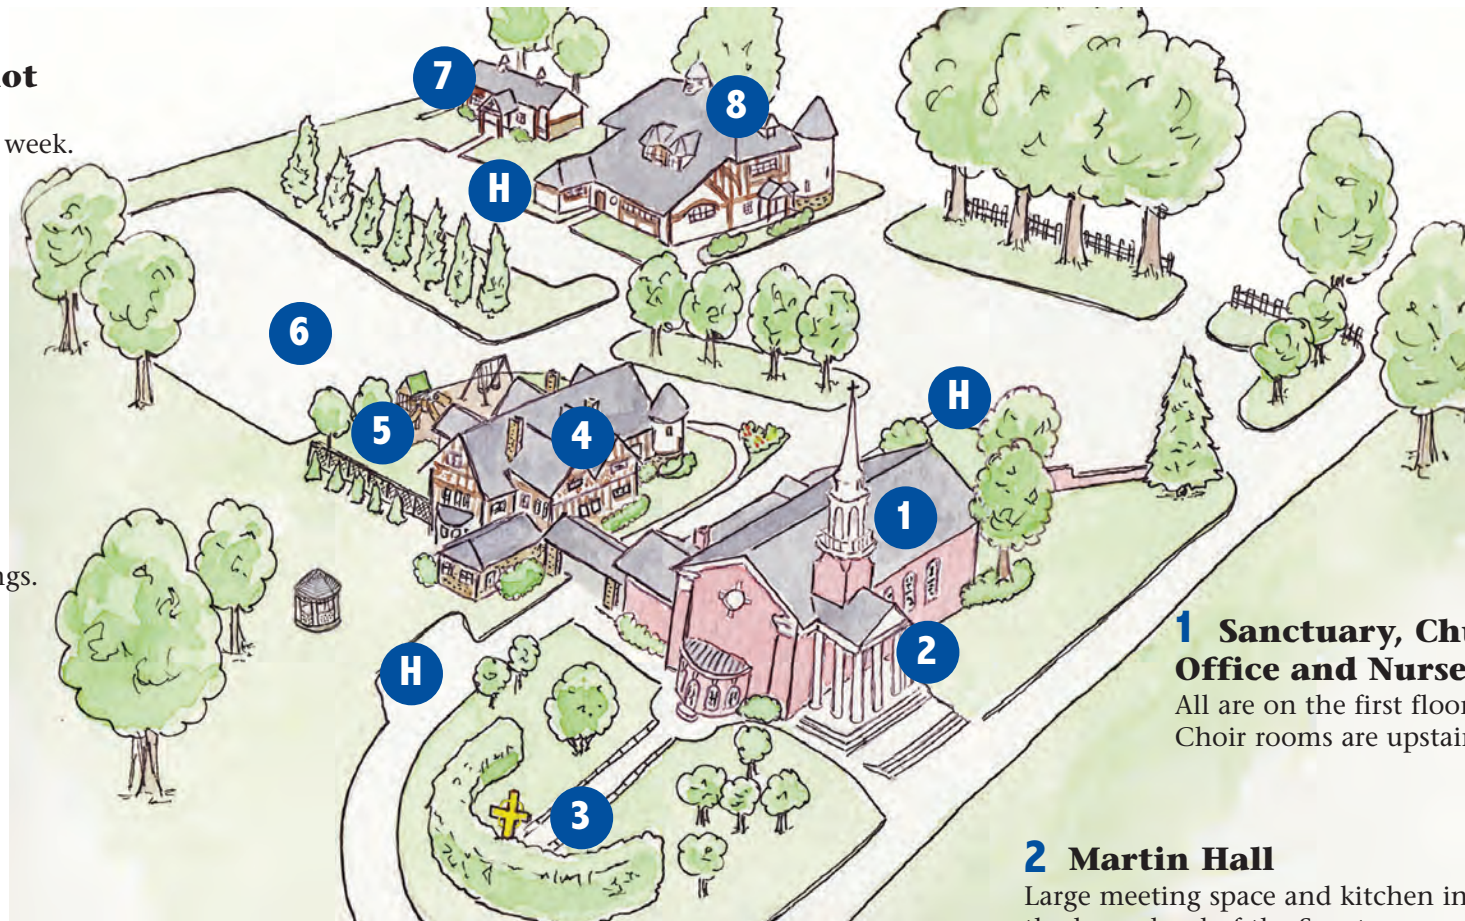

Jesse Lee Memorial United Methodist Church

7 Chapel

Location of 8 a.m. service on Sundays (Sept.-June) and the monthly Soaking Prayer service.

8 Carriage House

Location of 10 a.m. Contemporary Service on Sundays, and also home base to Jesse Lee Youth (middle- and high-school).

6 Back parking lot

Leased to the state as a commuter lot during the week.

5 Playground

Maintained by the Jesse Lee Day School.

4 Wesley Hall

Rooms for Sunday School (PreK-Grade 5) and meetings. Also, the parlor, library & the Jesse Lee Day School (Sept.-June) are here.

1 Sanctuary, Church Office and Nursery

All are on the first floor. Choir rooms are upstairs.

2 Martin Hall

Large meeting space and kitchen in the lower level of the Sanctuary building. It also is the Jesse Lee Day School Annex Sept.-June.

3 Memorial Garden

Includes columbarium and memorial stones.

H Handicapped parking