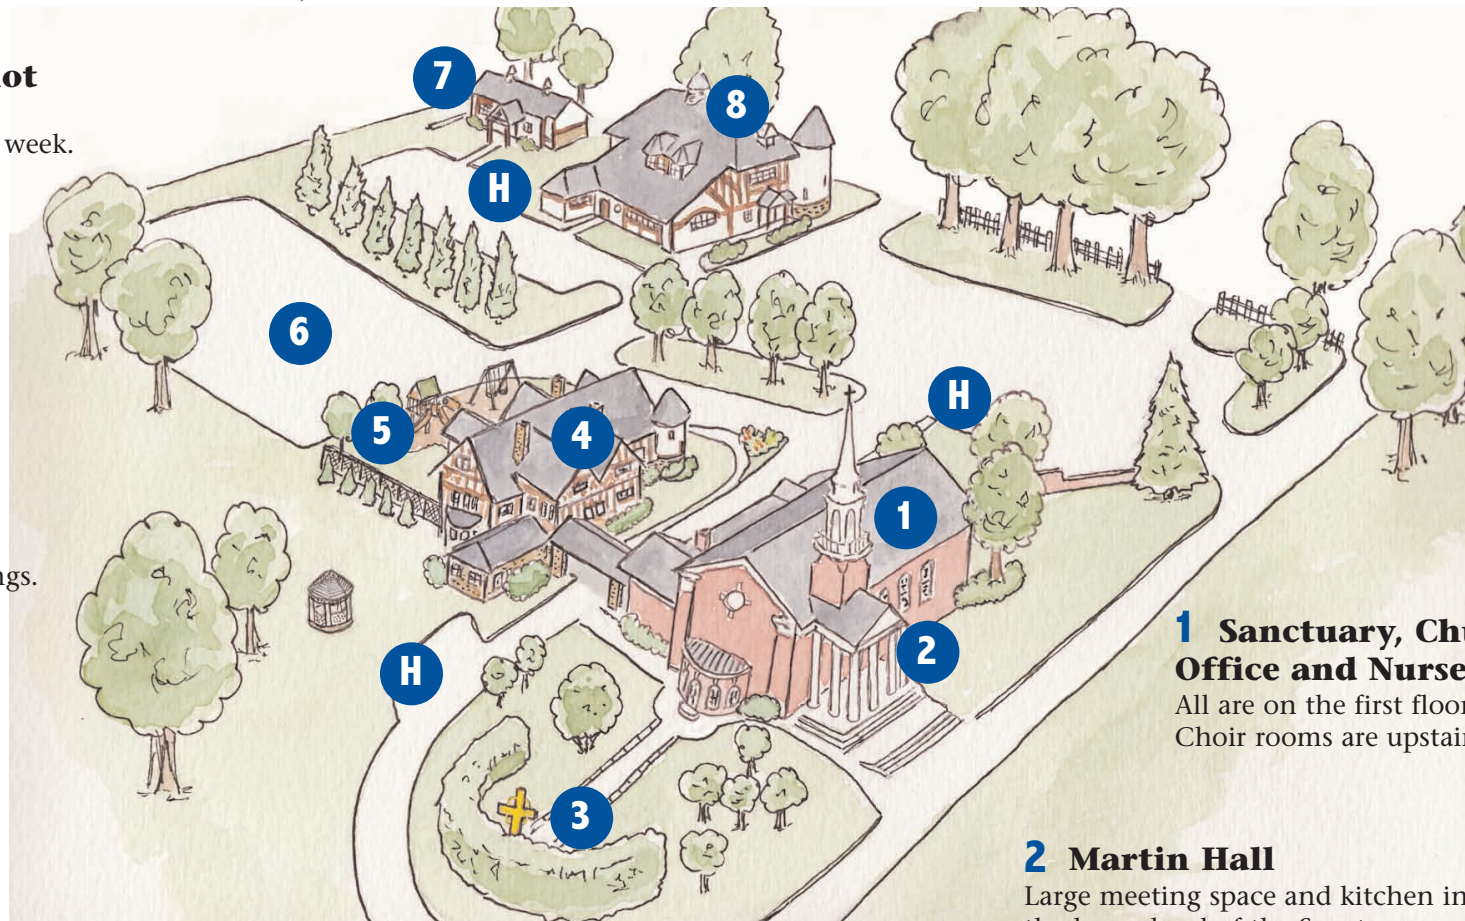

8 Carriage House

Usual location of 10 a.m. Contemporary Service on Sundays, and also home base to Jesse Lee Youth (middle- and high-school).

6 Back parking lot

Leased to the state as a commuter lot during the week.

5 Playground

Maintained by the Jesse Lee Day School.

4 Wesley Hall

Rooms for Sunday School (PreK-Grade 5) and meetings. Also, the parlor, library & the Jesse Lee Day School (Sept.-June) are here.

1 Sanctuary, Church Office and Nursery

All are on the first floor. Choir rooms are upstairs.

2 Martin Hall

Large meeting space and kitchen in the lower level of the Sanctuary building. J.A.M. meets here on Sunday mornings. It also is the Jesse Lee Day School Annex Sept.-June.

H Handicapped parking

3 Memorial Garden

Includes memorial stones.